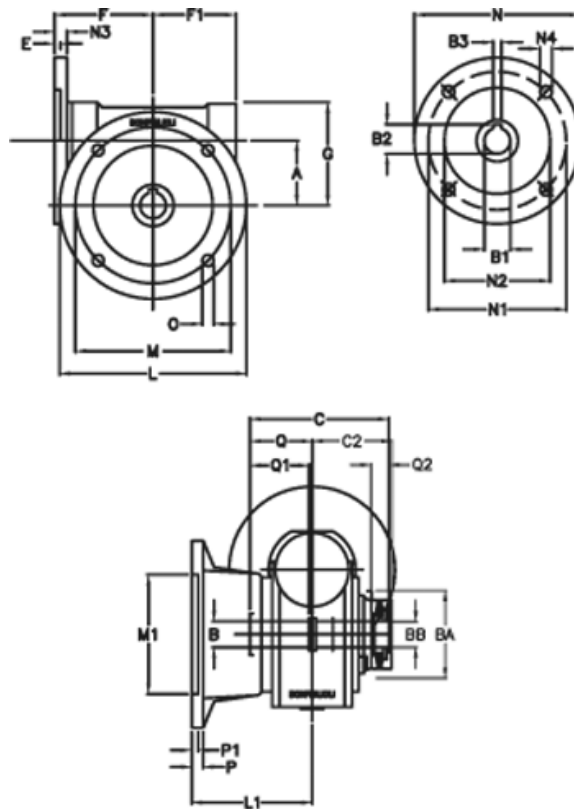

Article number: 390204906042816

Description: Worm Gear with Torque Limiter
VF 49-L1-F-60 P71B14

Measures

a = 49.50	C2 = 63,5	m = 90	P = 12
B = 25	Description = VF 49F-xx-71B14	M1 = 70	P1 = 10
B1 E7 = 14	E = 3.0	N = 105	Q = 51.0
B2 = 16.3	F = 70	N1 = 85	Q1 = 41
B3 H9 = 5	F1 = 63	N2 = 70	Q2 = 15
BA = 63	g = 80	N3 = 10.5	
BB H7 = 14	L = 125	N4 = 6.5	
C = 105	L1 = 85.5	O = 10.5	